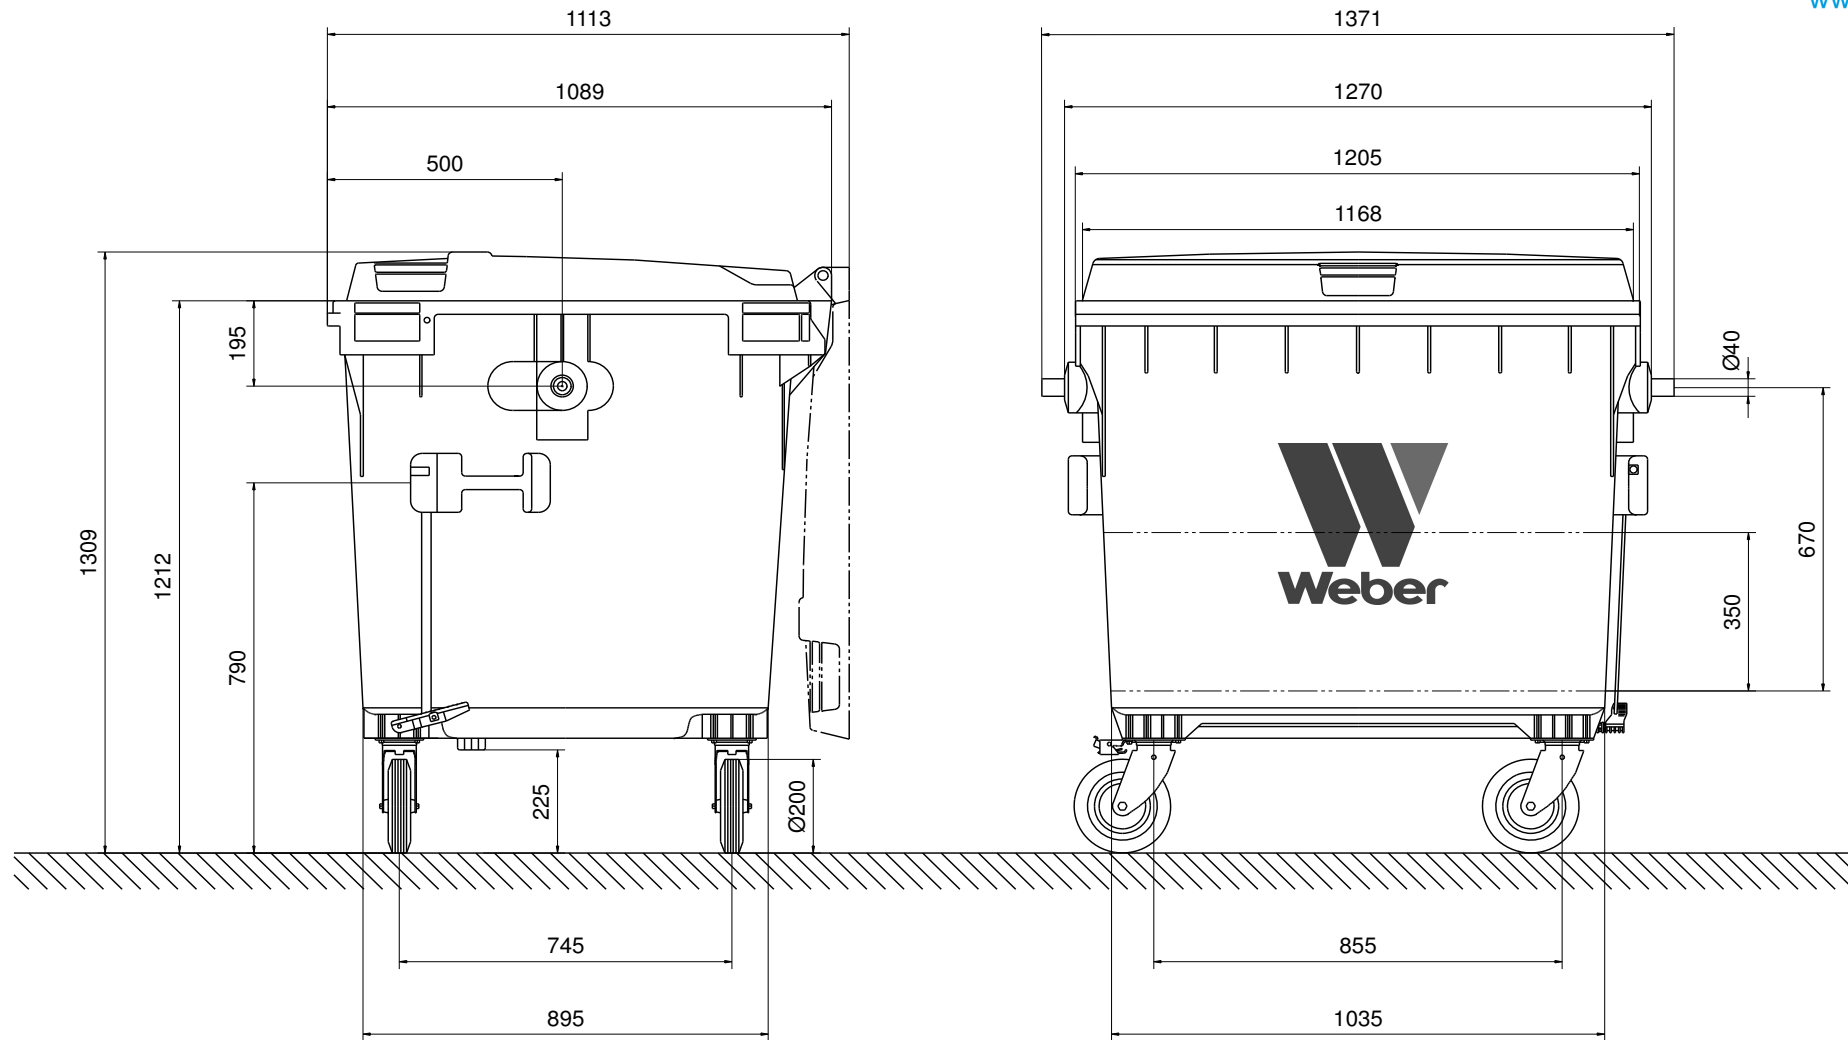

Wheelie bin from Manufacturer WEBER

Dimensions of the 1100 litre Flat Lid CLASSIC

Sizes and Measures

Wheelie bin 1100 litre Flat Lid CLASSIC

Sizes and Measures: Height 1309 mm; Width 1371 mm, Depth 1089 mm